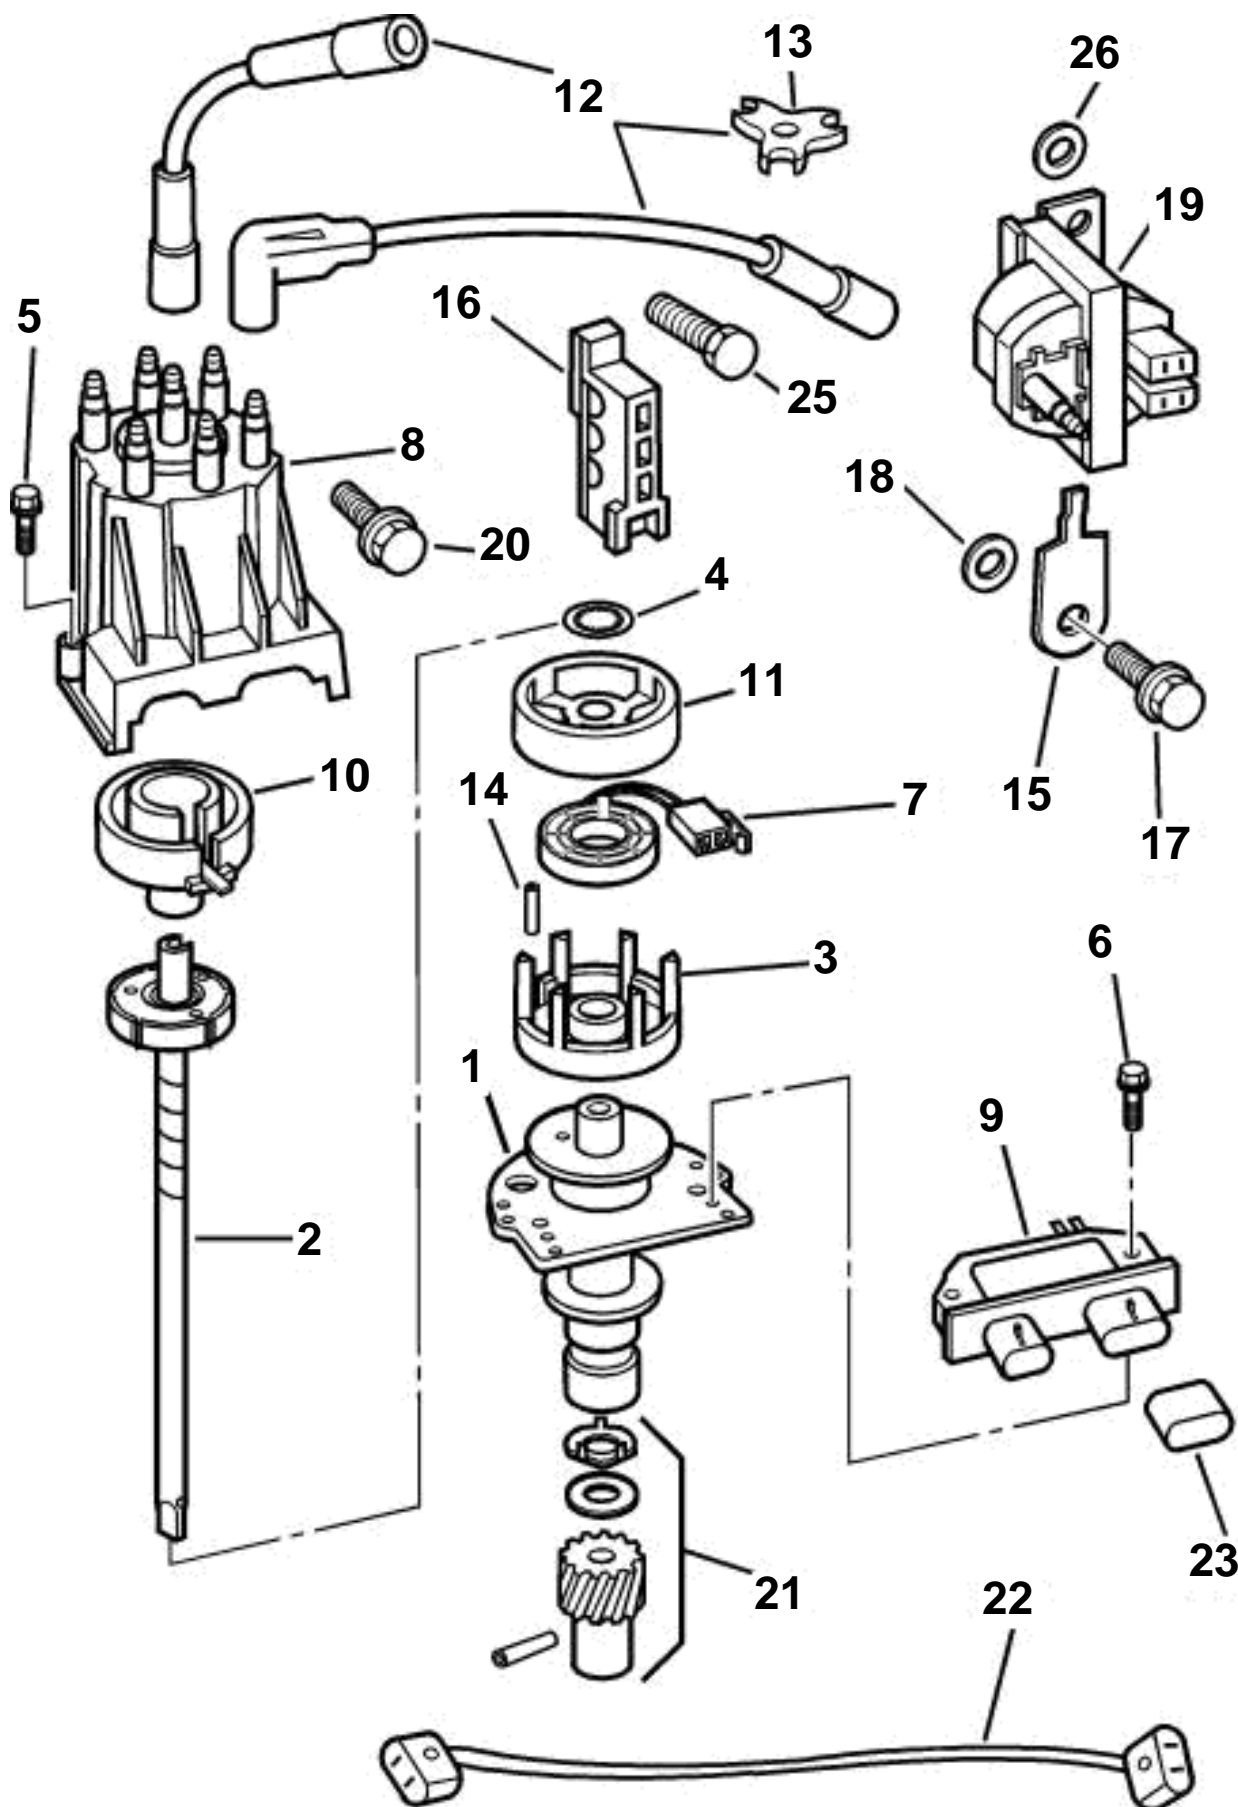

# DISTRIBUTOR & IGNITION COIL

Upd: 15 FEB 2006

GR950253

7797210 - - 0-0007

**VOLVO  
PENTA**

NC 4.3 GL, 4.3 GS, 4.3 Gi

# DISTRIBUTOR & IGNITION COIL

REF	PART NO.	QTY	DESCRIPTION	NOTES
1	3854310	1	Housing, Distributor	
2	3854312	1	Shaft, Distributor	
	3854305	X	Washer, Distributor shaft	PNCB, JNCC, PNCS, PNCBCE, PNCSCCE only
	3854304	X	Washer, Distributor shaft	PNCB, JNCC, PNCS, PNCBCE, PNCSCCE only
3	3854309	1	Pole shoe	
4	3853317	1	Retainer	
5	3853318	X	Screw	
6	3853319	2	Screw, Module	
7	3854001	X	Coil	
8	3854331	1	Distributor cap	
9	3854003	1	Module	
10	3854311	1	Rotor, Distributor	
11	3854308	1	Shield, Pickup coil	
12	3851816	1	Ignition cable kit, Spark plug wire	
13	3852492	4	Retainer, 3 wire ignition leads	
14	3853316	1	Locating pin, Locating	
15	3852827	2	Bracket, Lead retainer	
16	3852619	2	Retainer, Spark plug leads to cylinder head, rear	
17	3853557	1	Screw, Retainer	
18	3852162	1	Washer, Spark plug lead to cylinder head	Rear, starboard
19	3854922	1	Ignition coil	
20	3853557	1	Screw, Coil bracket	
21	3854557	1	Repair kit, Distributor	
	3854307	1	· Drive gear, Distributor	PNCA, PNCM, JNCS, PNCACE, PNCMCE only
	3854306	1	· Pin, Distributor	PNCB, JNCC, PNCS, PNCBCE, PNCSCCE only
22	3854084	1	Cable, Distributor to ignition coil	Gi
23	3850645	1	Cap, Distributor module	
25	3853266	2	Screw, Coil bracket assy & lift eye to head	
26	3852116	1	Washer, Spacer, coil bracket to head	